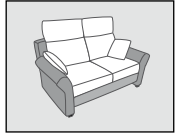

PAUL FALKENBERG, DESIGNER

HERA | RR220-BB180 | ALBA NATUREL

- Basic **B**
- Relax **R**
- 2-Relax **D**
- Vario **V**
- Night **N**
- Longchair **L**
- Terminal **T**
- Pouf **P**

UK ONLY **REFLEX**[®]
The ultimate in *comfort* cushioning.