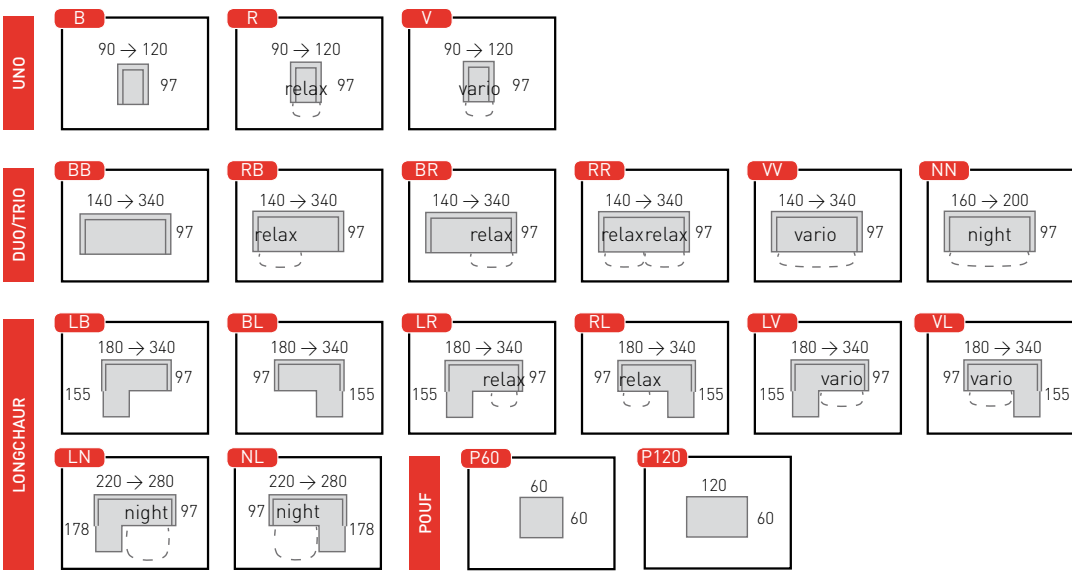

PAUL FALKENBERG, DESIGNER

HERA | RR220-BB180 | ALBA NATUREL

- Basic **B**
- Relax **R**
- 2-Relax **D**
- Vario **V**
- Night **N**
- Longchair **L**
- Terminal **T**
- Pouf **P**

UK ONLY **REFLEX**[®]
The ultimate in *comfort* cushioning.