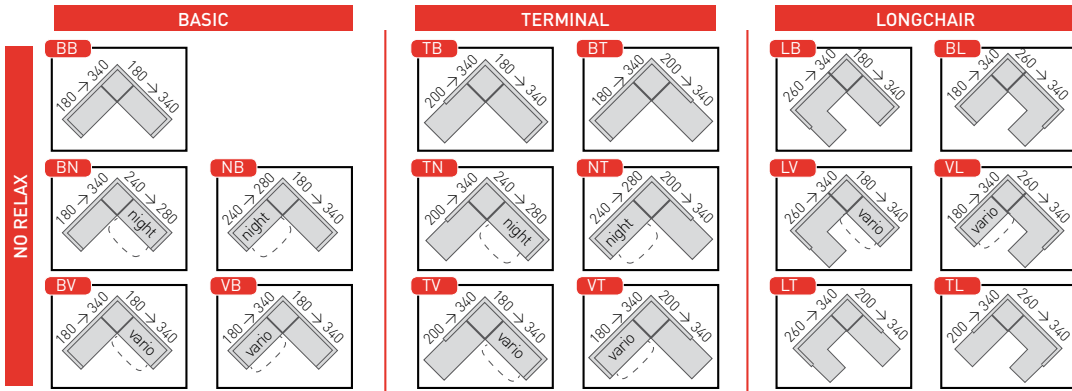

PAUL FALKENBERG, DESIGNER

HERA | RR220-BB180 | ALBA NATUREL

- Basic **B**
- Relax **R**
- 2-Relax **D**
- Vario **V**
- Night **N**
- Longchair **L**
- Terminal **T**
- Pouf **P**

UK ONLY **REFLEX**[®]
The ultimate in *comfort* cushioning.