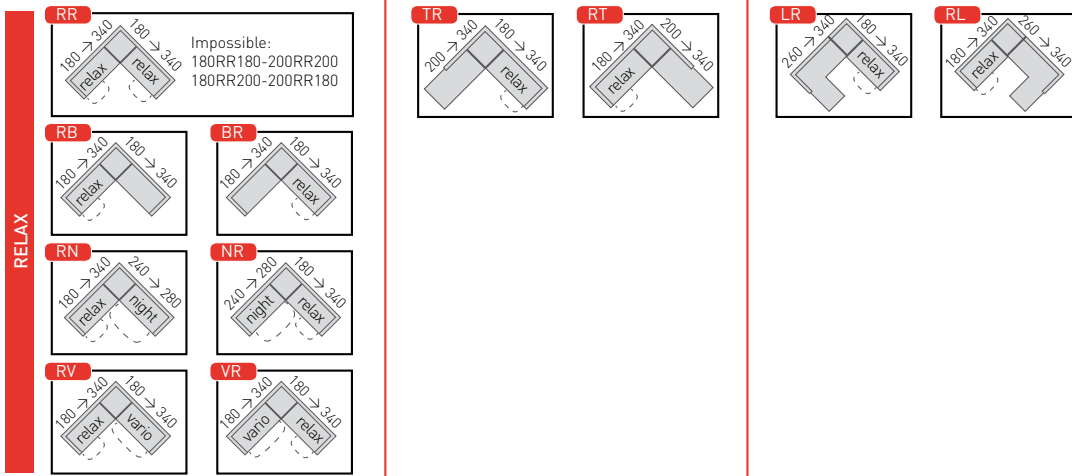

PAUL FALKENBERG, DESIGNER

HERA | RR220-BB180 | ALBA NATUREL

- Basic **B**
- Relax **R**
- 2-Relax **D**
- Vario **V**
- Night **N**
- Longchair **L**
- Terminal **T**
- Pouf **P**

UK ONLY **REFLEX**[®]
The ultimate in *comfort* cushioning.